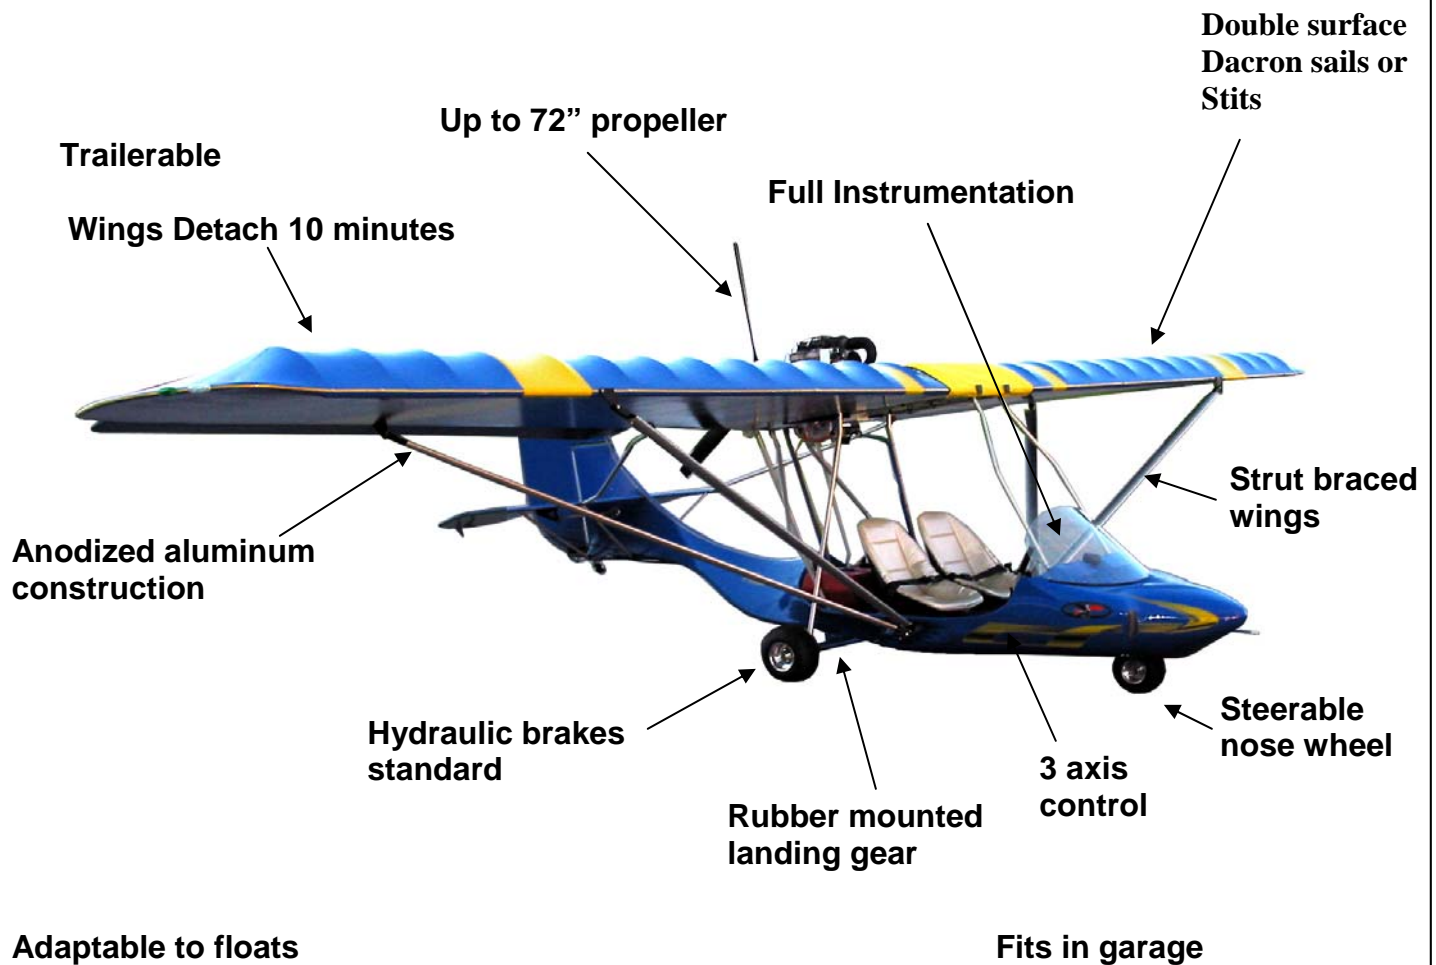

# LITESPORT *Classic*

## Specifications:

Empty weight 450 lbs  
Gross weight 900 lbs  
Wing span 26 ft  
Wing area 121 sq ft  
Length 17'  
Height 6' 8"  
Fuel capacity 10 us gal.  
Build time from kit 125 hours

## Performance:

Engine used for test 582 Rotax  
Power 65 HP  
Cruise Speed 80 MPH  
Top Speed 90 MPH  
Stall Speed 32 MPH  
VNE 110 MPH  
Rate of climb 800 FPM  
Take off distance 150 ft

1-800-850-3708 [www.flyfbi.com](http://www.flyfbi.com)  
1380 legion Rd - P.O. Box 904 - Detroit Lakes MN 56501